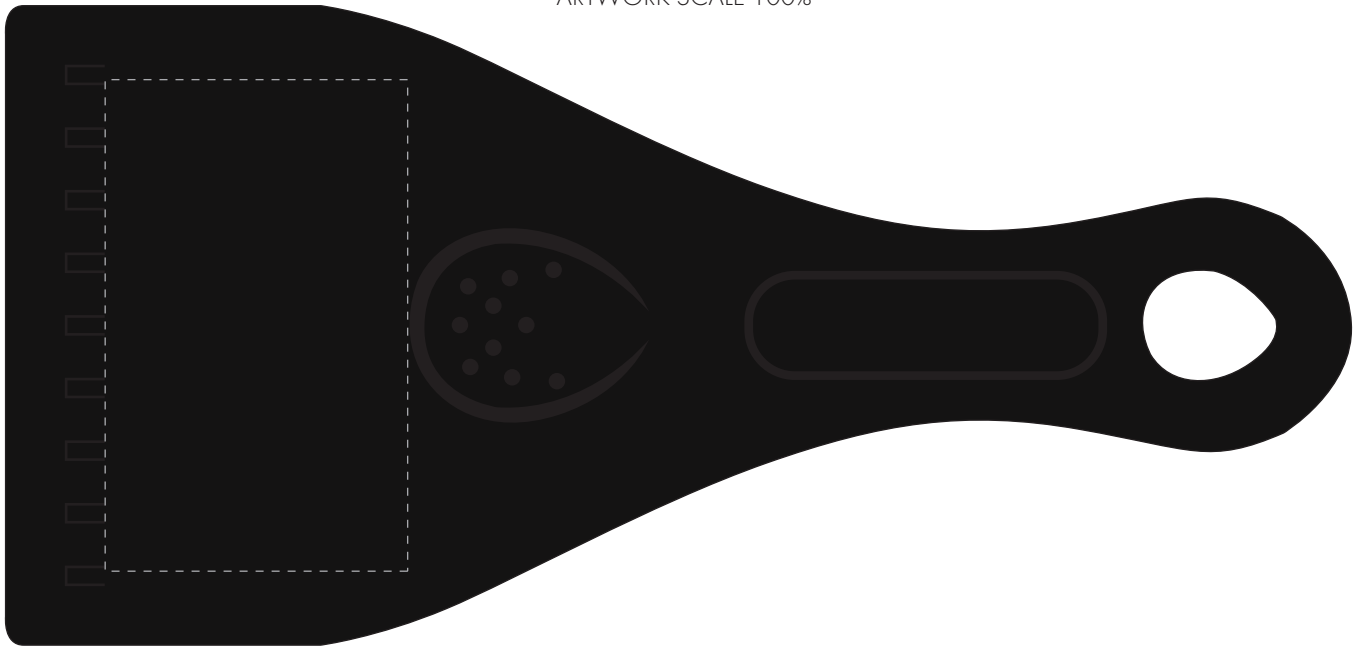

Your Ref:	Quantity:	Product Code: AA1412
Our Ref:	Version: 1	Product Colour: BLACK

**PRINTING CONCERNS:**

Please note that this product has Sustainability Markings that are not visible from this perspective

We stock this item in the following colours

**PANTONE REFERENCE(S)**

 Full colour printing

ARTWORK SCALE 100%

ARTWORK SCALE 100%

Digital print area: 65mm x 40mm

Product Image for visualisation  
- colours may vary

The dashed line is to demonstrate print area and will not appear on your printed item

**PLEASE NOTE:**

- All colours including print and product are for visual purposes only and should not be regarded as the actual colour of the product and print.
- Some products may vary from batch to batch and may differ from previous orders.
- The colour and texture of a product can also have an effect on the final print colour.
- By approving this order we accept that you understand these terms.